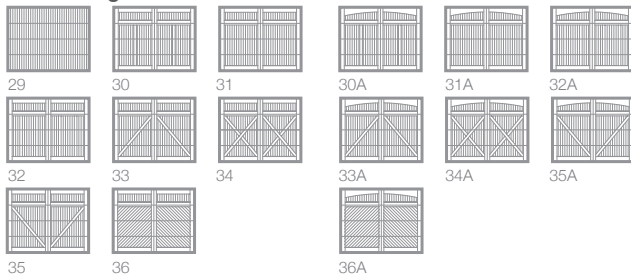

5217 OVERLAY CARRIAGE HOUSE

FLUSH OVERLAY | 27 GAUGE STEEL | POLYURETHANE INSULATION | R-VALUE² R-17.54

Colors¹

Accents Woodtones

Door Designs

Insulation

Polyurethane Insulation
R-value²
R-17.54

Exterior Hardware

Inserts

Glass³

Designer Glass⁴

¹ Refer to your local C.H.I. dealer for exact color match. ² R-value testing is in accordance with ASTM C518 standards. ³ Textured or tinted glass lets light in while obscuring vision and improves the natural beauty of your home. ⁴ All designer glass are either transparent or semi-transparent. ⁵ Available in 21" sections only.

APPEARANCE + LIFETIME PACKAGE

Upgrade lifetime protection plan to your garage door and its hardware. That not only sounds great but looks good too.

These garage doors are available as wind load doors. Refer to your local C.H.I. Dealer if wind load doors are required where you live.

C.H.I. HASSLE-FREE WARRANTY

C.H.I. has a reputation for manufacturing quality garage doors, so it's only fitting that our hassle-free warranty outperforms all others.

Your Local Garage Door Professional

▶ Learn more at www.chiohd.com/5217

www.chiohd.com

1485 Sunrise Drive | Arthur, IL 61911 | USA