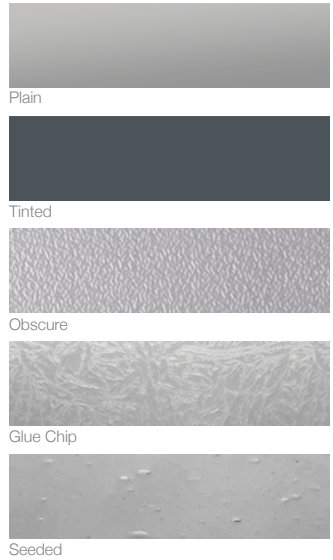

5331A shown in white with optional arched madison window design and spade hardware.

5300 SERIES OVERLAY CARRIAGE HOUSE

STEEL OVERLAY | POLYSTYRENE INSULATION | R-VALUE² R-10.67

Single Row Window Designs

Double Row Window Designs

Glass³

Colors¹

Door Designs

Insulation

Polystyrene Insulation
R-value²
R-10.67

Exterior Hardware

1 Refer to your local C.H.I. dealer for exact color match. **2** R-value testing is in accordance with ASTM C518 standards. **3** Textured or tinted glass lets light in while obscuring vision and improves the natural beauty of your home. **4** Overlays and windows are always white.