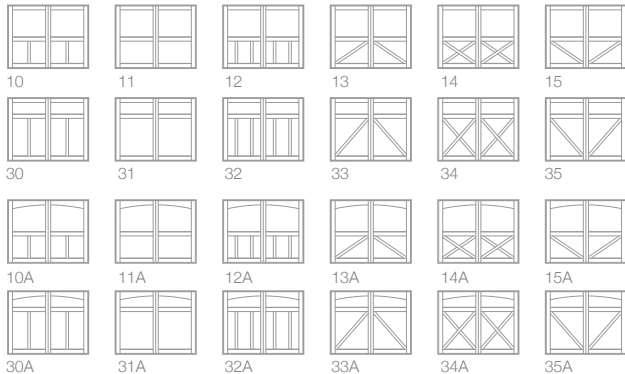

Door Designs