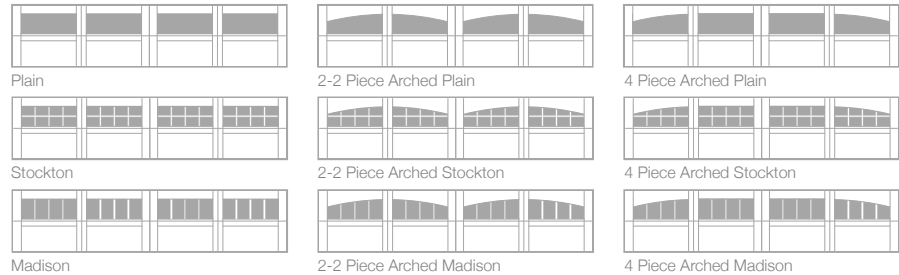

5331A shown in white with optional arched madison window design and spade hardware.

5300 SERIES OVERLAY CARRIAGE HOUSE

STEEL OVERLAY | POLYSTYRENE INSULATION | R-VALUE² R-10.67

Single Row Window Designs

Double Row Window Designs

FAUX WINDOWS

Give the illusion of installed tinted windows and keep the integrity of the door intact. Available as an option with all overlay window sections.

These garage doors are available as wind load doors. Refer to your local C.H.I. Dealer if wind load doors are required where you live.