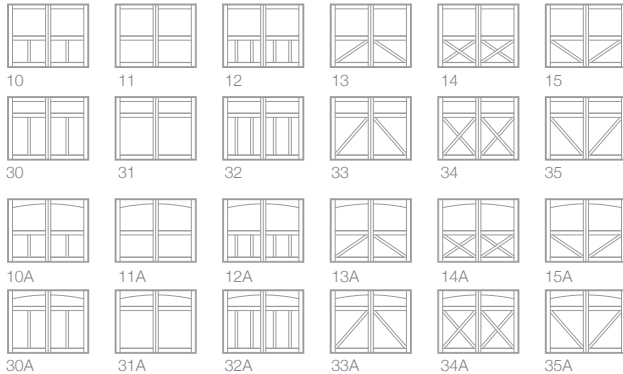

5531 shown in sandstone with optional madison window design.

5500 SERIES OVERLAY CARRIAGE HOUSE

FIBERGLASS OVERLAY | POLYSTYRENE INSULATION | R-VALUE² R-10.67

Colors¹

Door Designs

Insulation

Polystyrene Insulation
R-value²
R-10.67

Exterior Hardware

Single Row Window Designs

Double Row Window Designs

Glass³

1 Refer to your local C.H.I. dealer for exact color match. **2** R-value testing is in accordance with ASTM C518 standards. **3** Textured or tinted glass lets light in while obscuring vision and improves the natural beauty of your home.