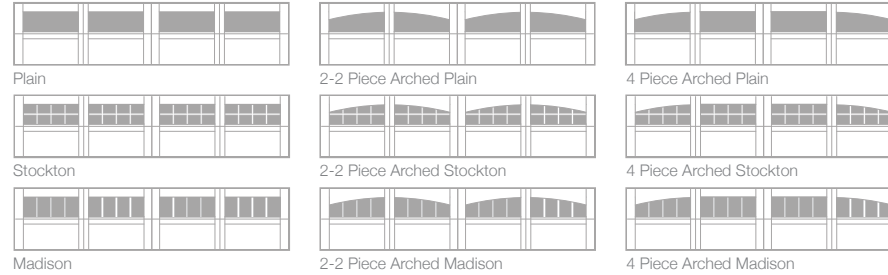

5531 shown in sandstone with optional madison window design.

5500 SERIES OVERLAY CARRIAGE HOUSE

FIBERGLASS OVERLAY | POLYSTYRENE INSULATION | R-VALUE² R-10.67

Colors¹

Door Designs

Insulation

Polystyrene Insulation
R-value²
R-10.67

Exterior Hardware

Single Row Window Designs

Double Row Window Designs

Glass³

1 Refer to your local C.H.I. dealer for exact color match. **2** R-value testing is in accordance with ASTM C518 standards. **3** Textured or tinted glass lets light in while obscuring vision and improves the natural beauty of your home.

FAUX WINDOWS

Give the illusion of installed tinted windows and keep the integrity of the door intact. Available as an option with all overlay window sections.

These garage doors are available as wind load doors. Refer to your local C.H.I. Dealer if wind load doors are required where you live.