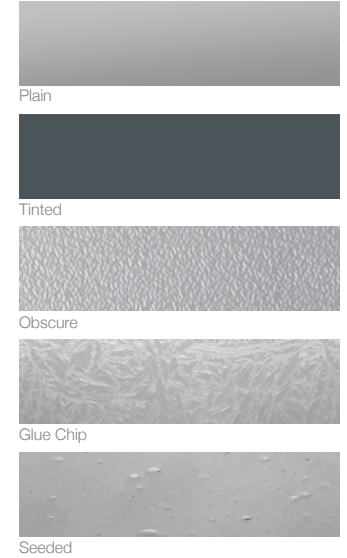

Glass³

1 Refer to your local C.H.I. dealer for exact color match. **2** R-value testing is in accordance with ASTM C518 standards. **3** Textured or tinted glass lets light in while obscuring vision and improves the natural beauty of your home.

FAUX WINDOWS

Give the illusion of installed tinted windows and keep the integrity of the door intact. Available as an option with all overlay window sections.

These garage doors are available as wind load doors. Refer to your local C.H.I. Dealer if wind load doors are required where you live.

C.H.I. HASSLE-FREE WARRANTY

C.H.I. has a reputation for manufacturing quality garage doors, so it's only fitting that our hassle-free warranty outperforms all others.

Your Local Garage Door Professional

▶ Learn more at www.chiohd.com/5500

www.chiohd.com

1485 Sunrise Drive | Arthur, IL 61911 | USA